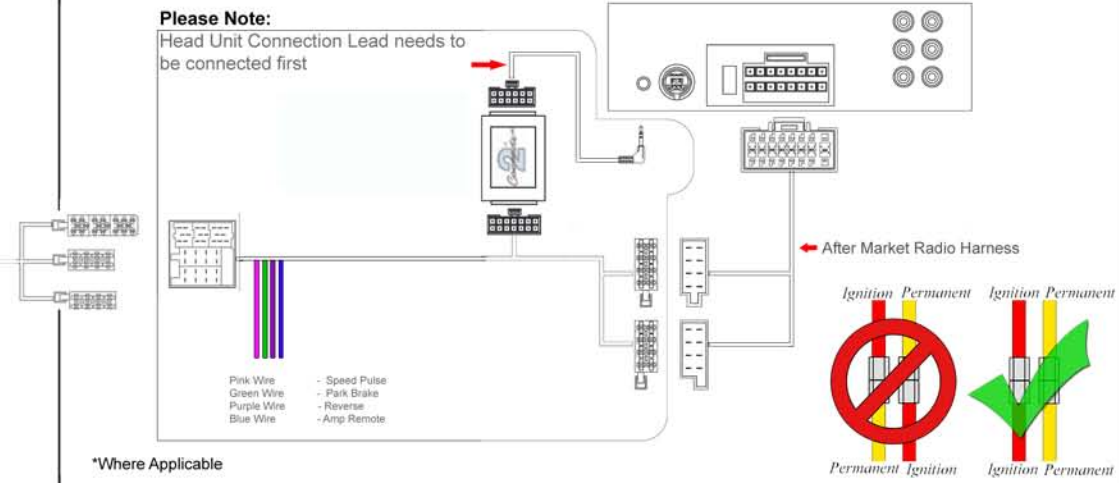

# Installation Guide

Part No: CTSCH001.2 Chrysler Can-Bus Steering Wheel Control Interface

## Steering Wheel Control Functions