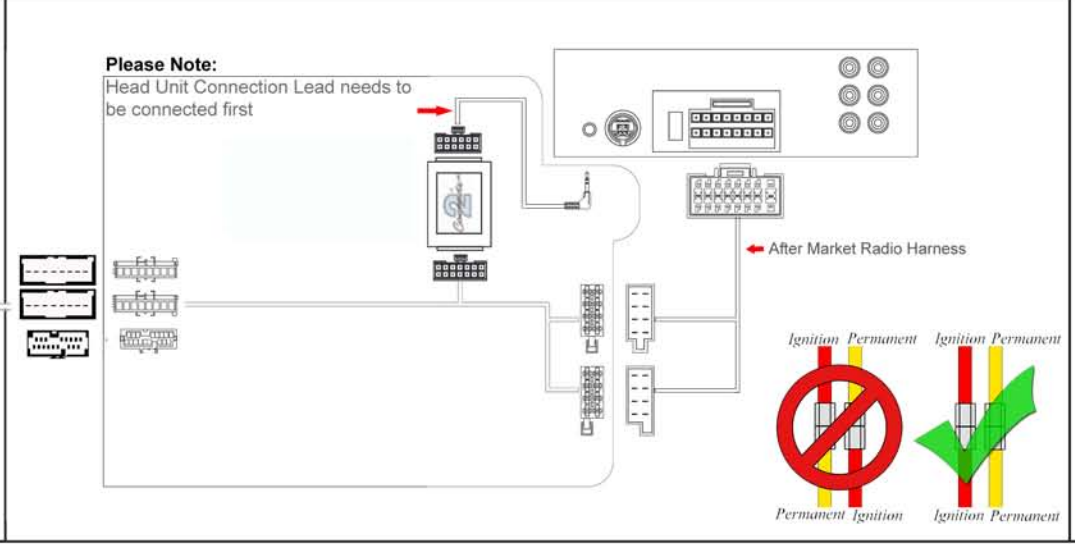

# Installation Guide

Part No: CTSFO001.2 Ford Steering Wheel Control Interface

## Steering Wheel Control Functions