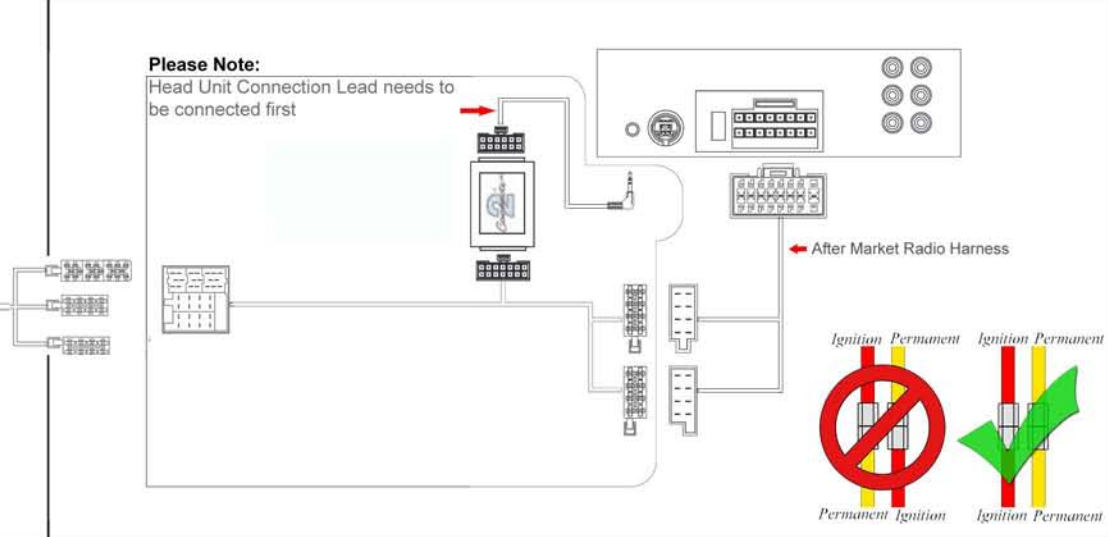

Installation Guide

Part No: CTSTA002.2 Tata Steering Wheel Controls

Vehicle Compatibility:

Tata Vista 2012>

Steering Wheel Control Functions