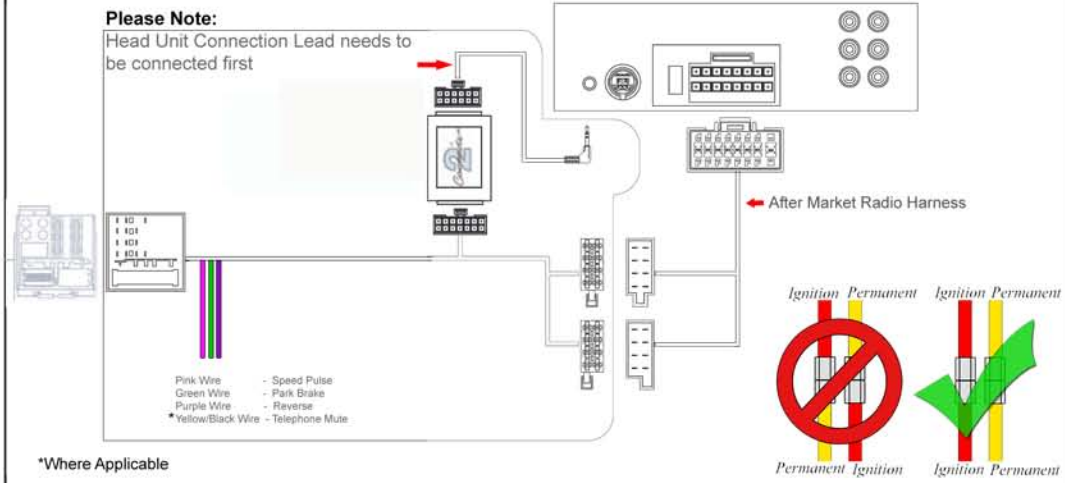

Installation Guide

Part No: CTSVX002.2 Vauxhall/Opel Can-Bus Steering Wheel Control Interface

Vehicle Compatibility:

CAN-Bus Vehicles
 CD30, CD30MP, CDC40, CD50,
 CD70 Blaupunkt Head units.

Astra H	2004 - 2008
Zafira B	2004>
Corsa C	2000 - 2007
Vectra	2002>
Signum	2002>
Antara	2005 - 2010
Tigra	2004>
Meriva A	2005 - 2010

Steering Wheel Control Functions

Source

Track Up Volume Up

Track Down Volume Down

* Note All Dates are guide lines only as specifications of vehicles change

Installation Guide

Part No: CTSVX002.2 Vauxhall/Opel Can-Bus Steering Wheel Control Interface